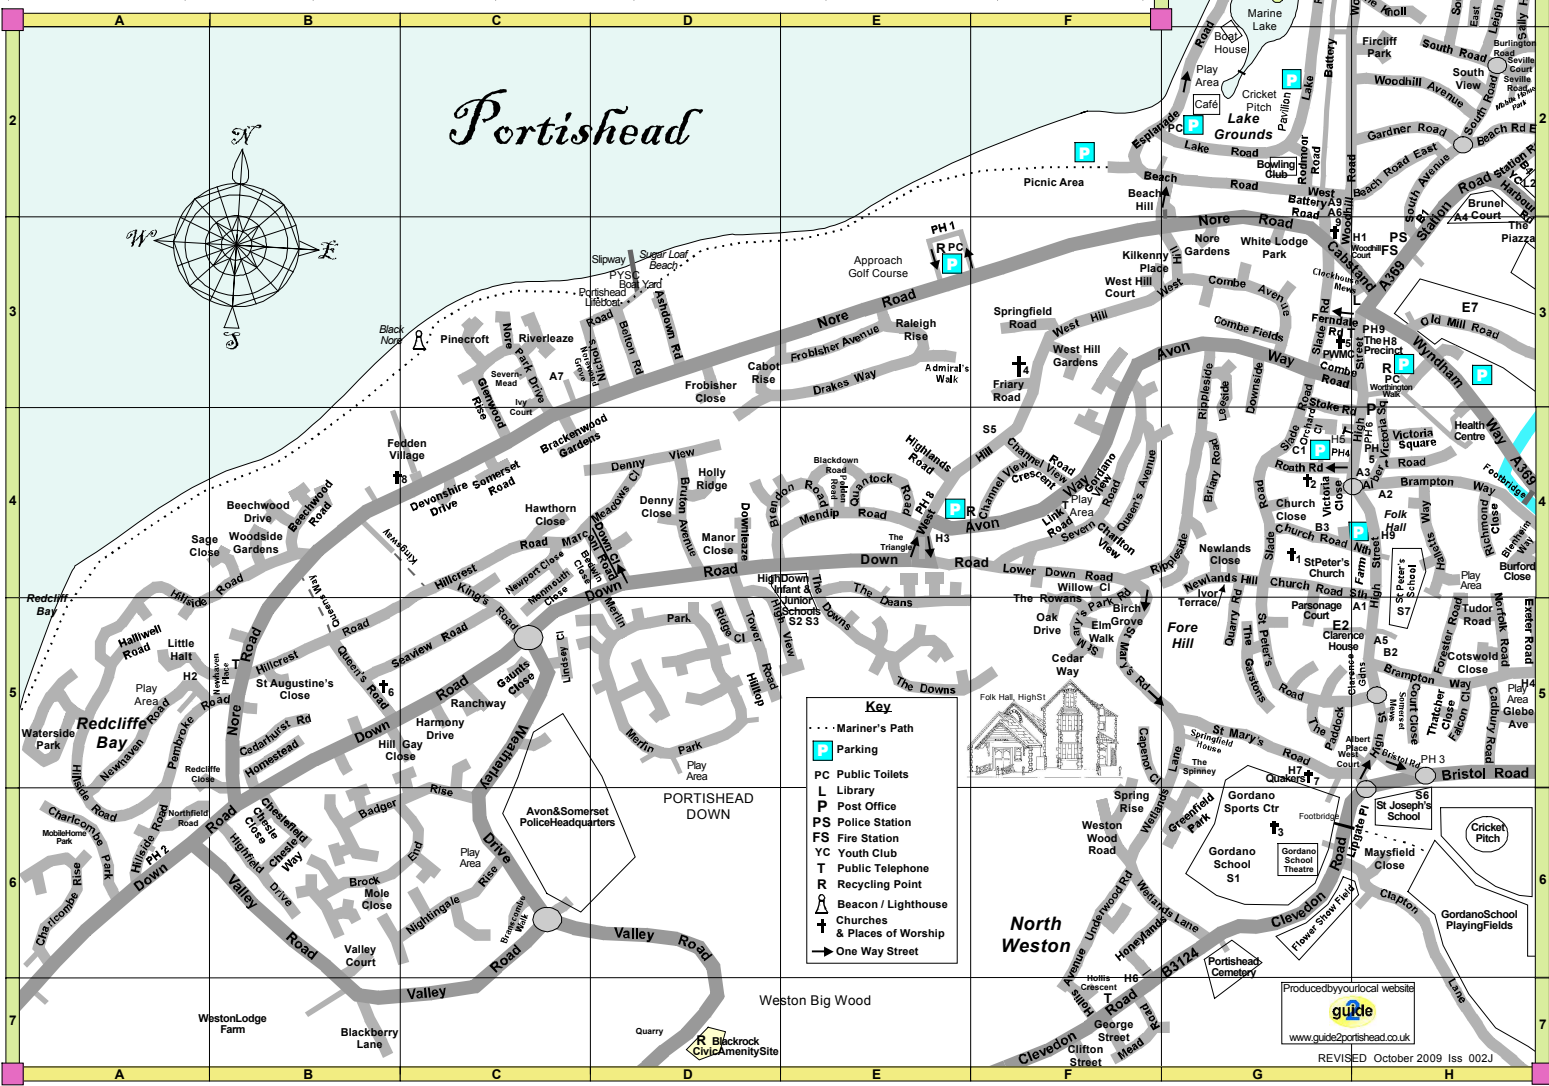

Code	Business Parks	Grid Ref	Public Houses	Grid Code	Halls	Grid Code	Retirement/Sheltered and Care Homes	Grid Code	Churches & Places of Worship	Grid Code	Miscellaneous	Grid Code	Schools	Grid Ref
E1	Gordano Gate Business Pk	J4	PH1 The Windmill Inn	E3	H1 United Reformed Church Hall	H3	A1 Peterfield	H5	1 St Peter's Church	G4	B1 1st Portishead Scouts	H3	S1 Gordano	G6
E2	Greystocke Business Centre	G5	PH2 The Ship Inn	A6	H2 Redcliffe Bay Hall	A5	A2 Pegasus Court	H4	2 Roath Road Chapel	G4	B2 2nd Portishead Scouts	H5	S2 High Down Infant	E4
E3	Harbour Road Trading Est	J3	PH3 The Albion	H5	H3 Avon Way Hall	E4	A3 Victoria Court	H4	3 Gordano Valley Church	G6	B3 Portishead Guides	G4	S3 High Down Junior	E4
E4	Kestrel Court	J3	PH4 The Poacher	G4	H4 Brampton Playgroup Hall	J5	A4 Brunel Court	H2	4 St Joseph's RC Church	F3	B4 Army Cadet Force	H2	S4 Portishead Primary	J2
E5	Laves House	J6	PH5 Phoenix Bar	H4	H5 Moose Hall	G4	A5 St Peter's Lodge	H5	5 Methodist Church, High St	G3	C1 Jubilee Day Care Centre	G4	S5 St Barnabas Primary	F4
E6	Middle Bridge Business Pk	J6	PH6 The Plough Inn	H4	H6 North Weston Village Hall	F7	A6 Cambrian Road	G2	6 Methodist Church, Queen's Rd	B5	L1 Gordano Sports Centre	G6	S6 St Joseph's Primary	H6
E7	Portishead Business Pk	H3	PH7 The Royal Inn	J1	H7 Quaker Meeting Hall	G5	A7 Norewood Lodge	C3	7 Religious Society of Friends	G5	L2 Parish Wharf Leisure Ctr	J2	S7 St Peter's Primary	H4
E8	Portishead Office Pk	J4	PH8 The Royal Oak	H3	H8 Somerset Hall	H3	A8 Waverley Court	K2	8 St Nicholas Church	C4	L3 Open Air Swimming Pool	J1	S8 Trinity Primary	K4
			PH9 The White Lion	H3	H9 Folk Hall	H4	A9 Portishead Lodge	C2	9 United Reformed Church	G3	L4 Academy of Gymnastics	K2		