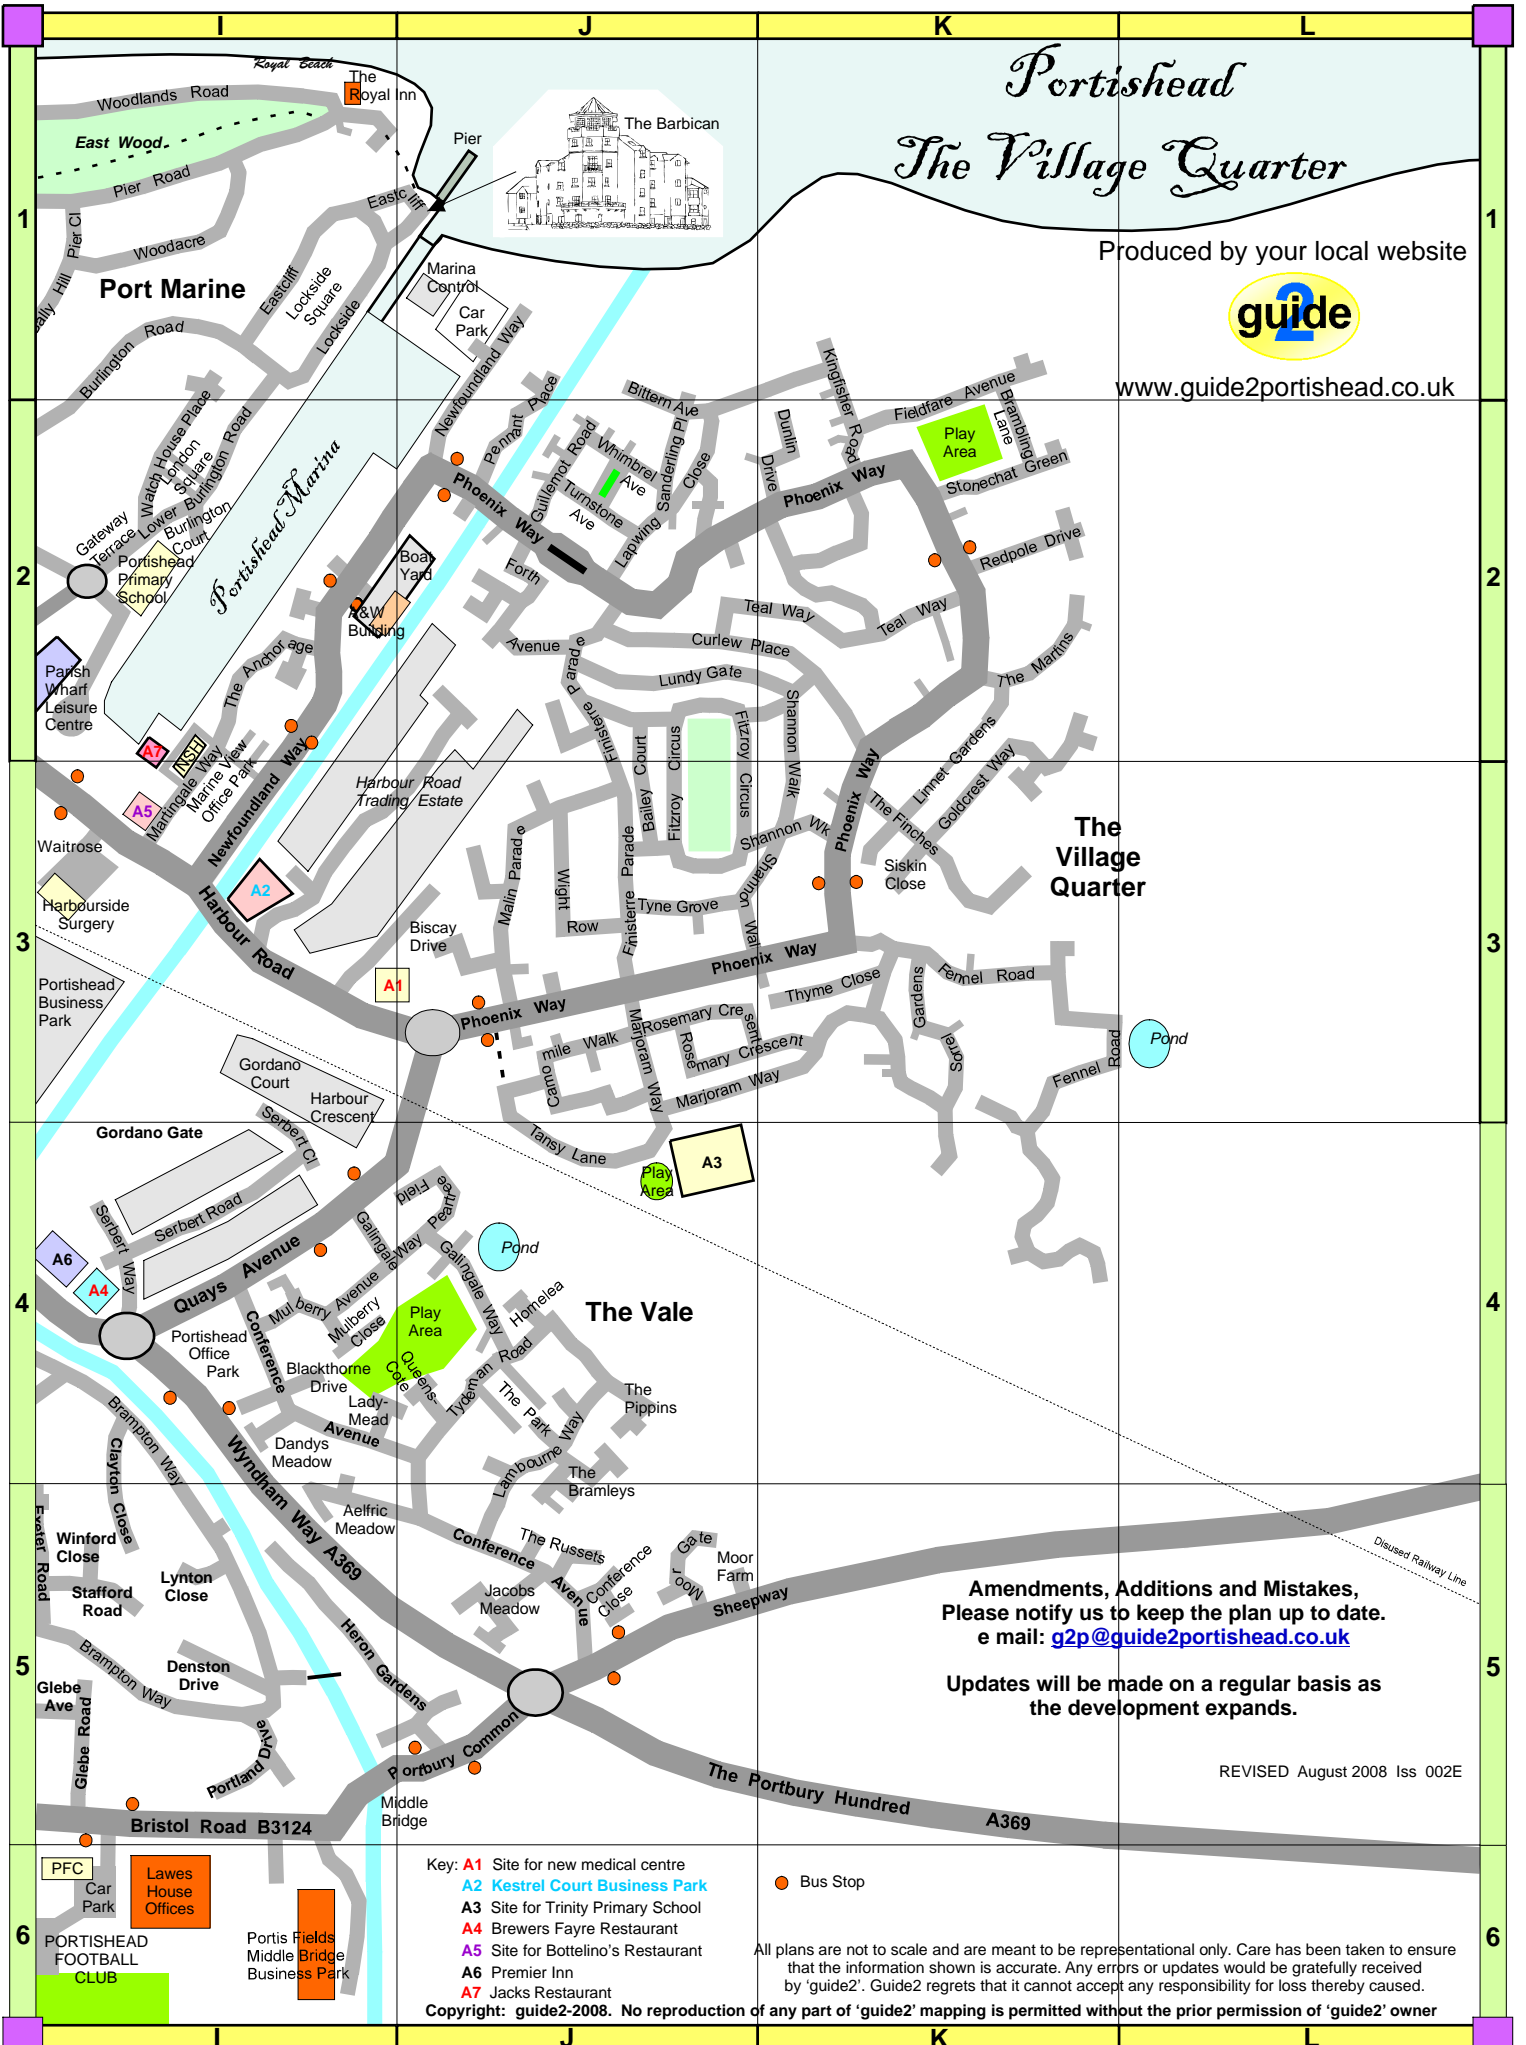

Portishead The Village Quarter

Produced by your local website

www.guide2portishead.co.uk

Amendments, Additions and Mistakes,
Please notify us to keep the plan up to date.
e mail: g2p@guide2portishead.co.uk

Updates will be made on a regular basis as
the development expands.

REVISED August 2008 Iss 002E

- Key: **A1** Site for new medical centre
A2 Kestrel Court Business Park
A3 Site for Trinity Primary School
A4 Brewers Fayre Restaurant
A5 Site for Bottelino's Restaurant
A6 Premier Inn
A7 Jacks Restaurant

● Bus Stop

All plans are not to scale and are meant to be representational only. Care has been taken to ensure that the information shown is accurate. Any errors or updates would be gratefully received by 'guide2'. Guide2 regrets that it cannot accept any responsibility for loss thereby caused.