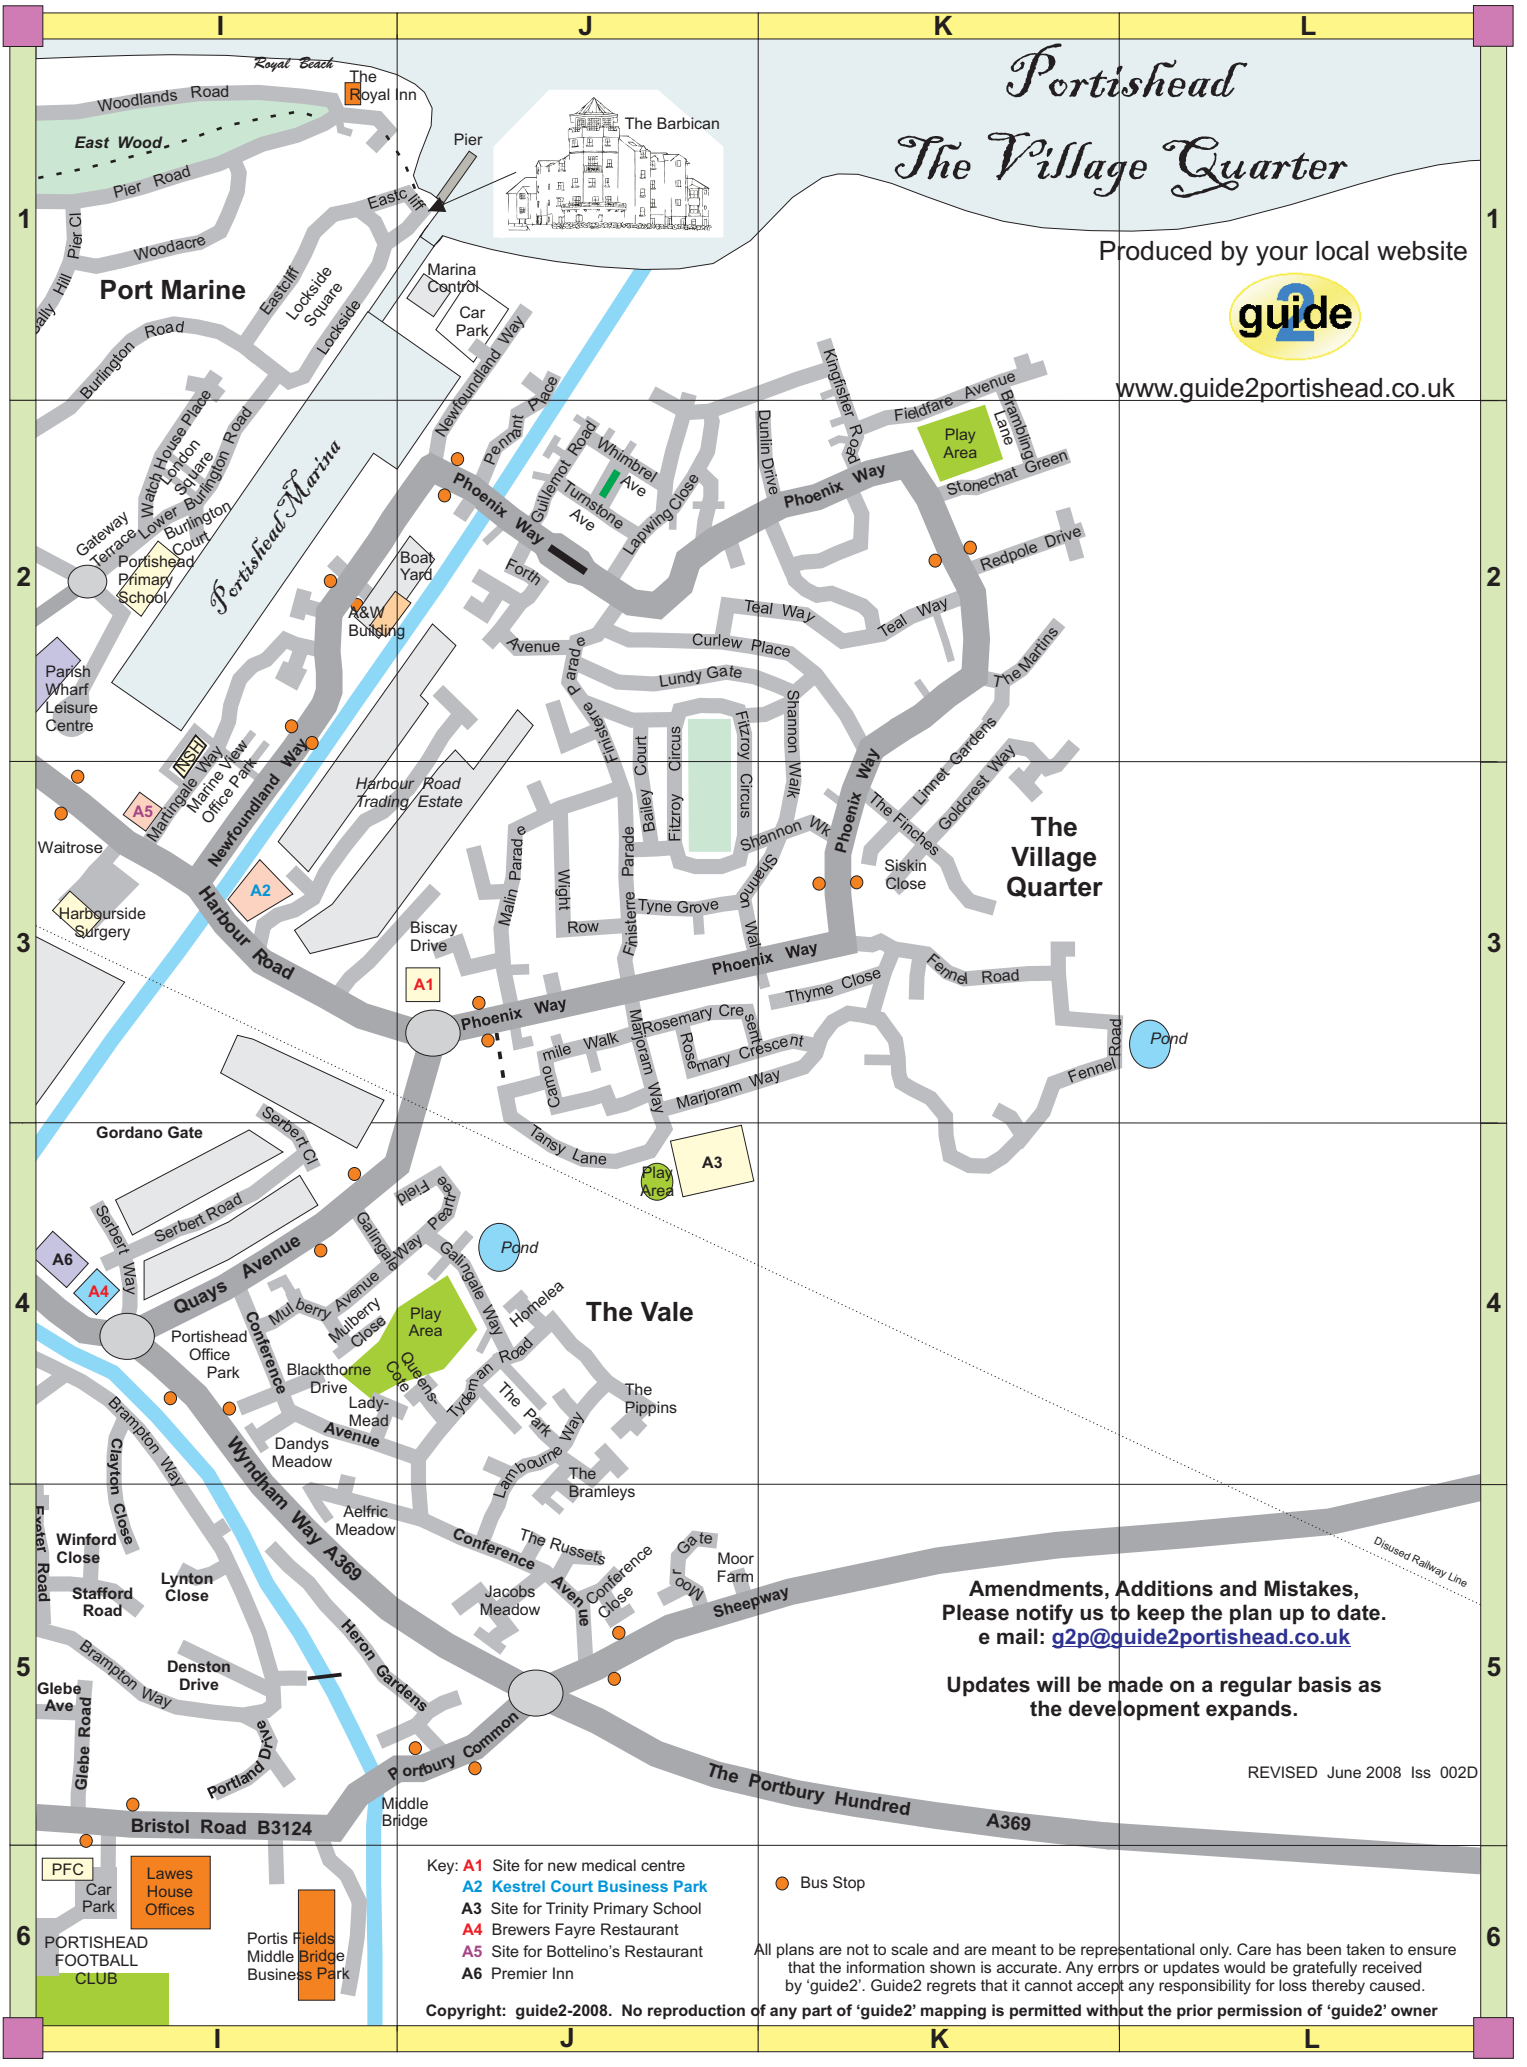

# Portishead The Village Quarter

Produced by your local website

www.guide2portishead.co.uk

**Amendments, Additions and Mistakes,  
Please notify us to keep the plan up to date.  
e mail: [g2p@guide2portishead.co.uk](mailto:g2p@guide2portishead.co.uk)**

**Updates will be made on a regular basis as  
the development expands.**

REVISED June 2008 Iss 002D

- Key: **A1** Site for new medical centre  
**A2** Kestrel Court Business Park  
**A3** Site for Trinity Primary School  
**A4** Brewers Fayre Restaurant  
**A5** Site for Bottelino's Restaurant  
**A6** Premier Inn

● Bus Stop

All plans are not to scale and are meant to be representational only. Care has been taken to ensure that the information shown is accurate. Any errors or updates would be gratefully received by 'guide2'. Guide2 regrets that it cannot accept any responsibility for loss thereby caused.